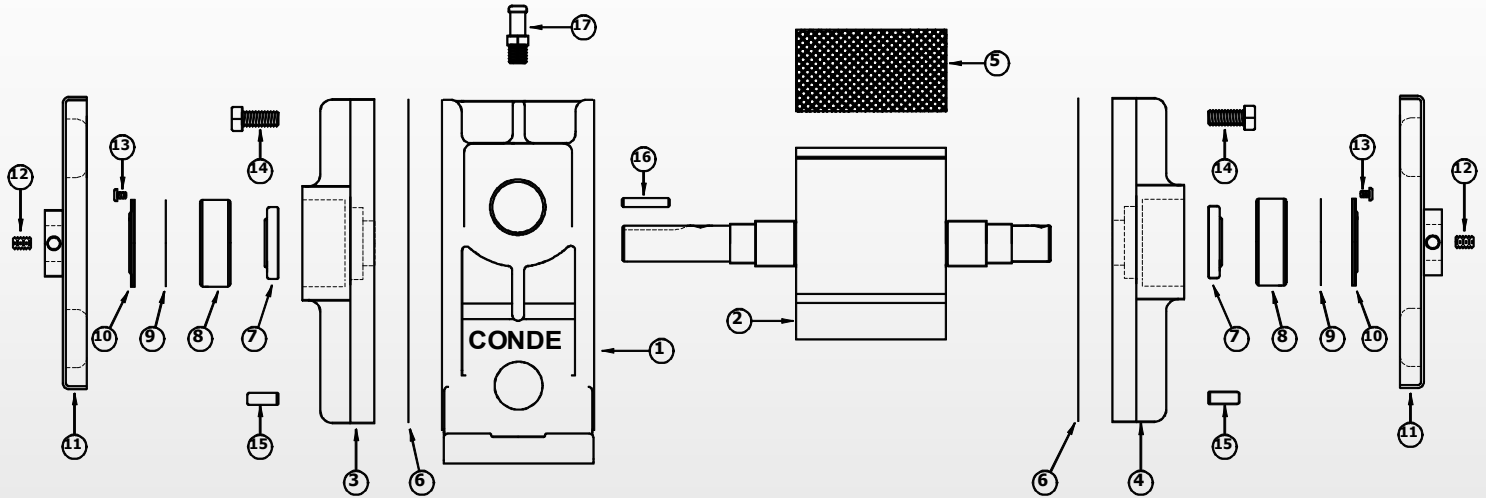

MADE IN THE USA

Part No: OL03CWSF

Model 3 Vapor Oil (Clockwise Rotation)

ITEM	QTY	PART NO.	DESCRIPTION
1	1	HS030192	MODEL 3 VAPOR-OIL PUMP HOUSING
2	1	RT03CW	MODEL 3 SF CLOCKWISE ROTOR
3	1	PL030-2L	MODEL 3 2C ENDPLATE (CW)
4	1	PL030-3R	MODEL 3 3C ENDPLATE (CCW)
5	4	VN03FB91A	MODEL 3 V/O FIBER VANE
6	2	GSK03612	MODEL 3 HOUSING GASKET
7	2	SE03	MODEL 3 V/O SHAFT SEAL
8	2	BR036204A	MODEL 3 (6204) SEALED BEARING
9	1	BRS03	MODEL 3 BEARING SHIM (SET)
10	2	BRC03	MODEL 3 BEARING COVER
11	2	FN03	MODEL 3 METAL FAN
12	2	FS25037	SET SCREW FOR METAL FAN
13	6	FS16025	MODEL 3 BEARING COVER SCREW
14	12	FS31075A	MODEL 3 HEX HEAD CAP SCREW
15	4	PIN3612	MODEL 3 DOWEL PIN
16	1	KEY03	MODEL 3 SHAFT KEY
17	1	TO008	BRASS OIL JET