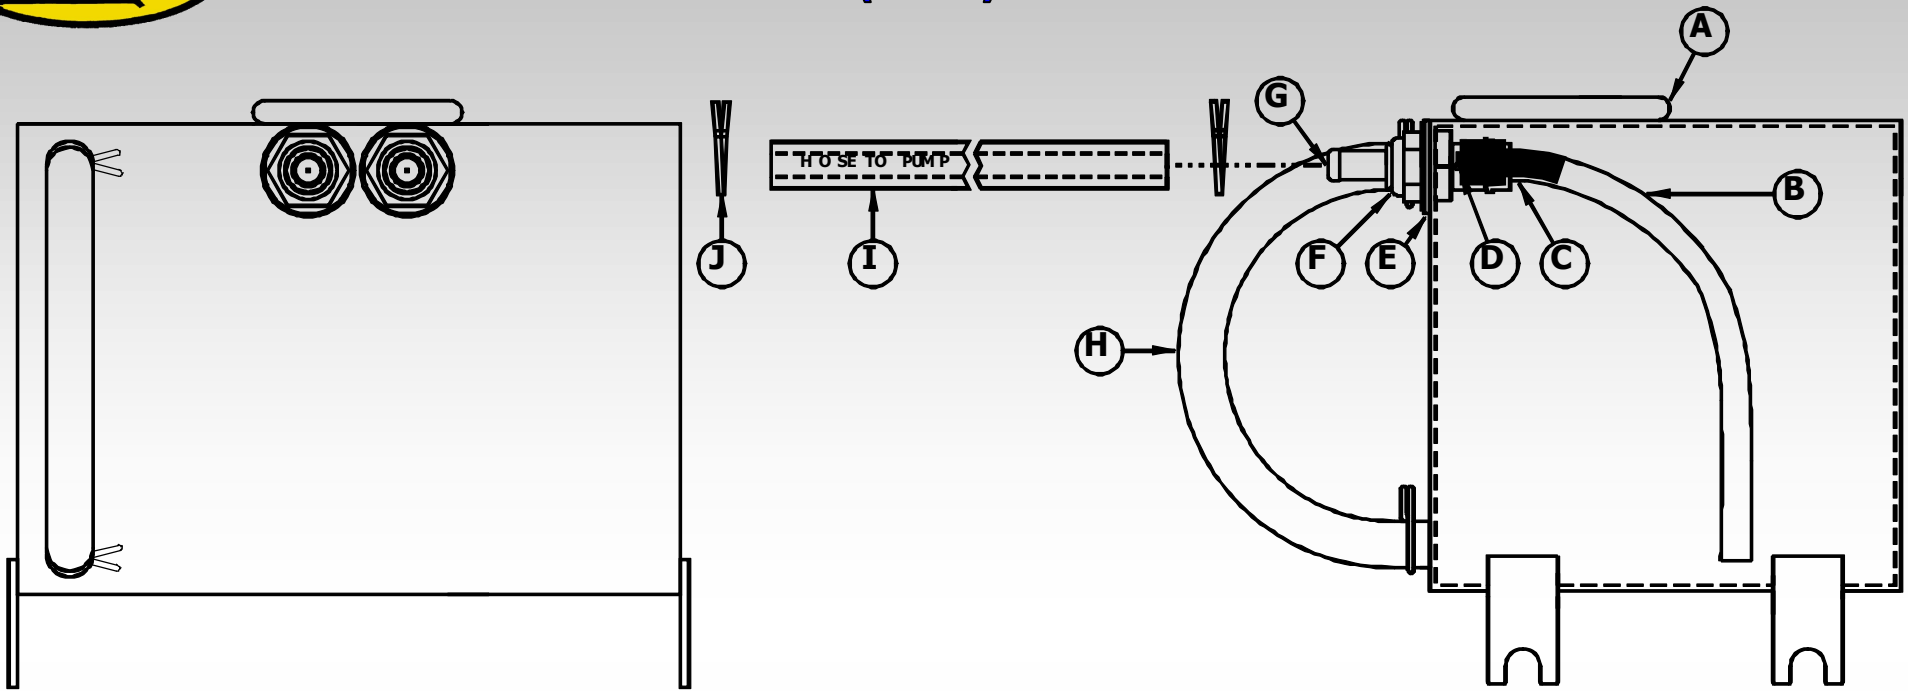

# TO06PM SUPER 6 (TOP) PUMP MOUNT OILER

ITEM	QTY	PART NO.	DESCRIPTION
A	1	TO003	SUPER (VENTED) TANK PLUG
B	2	TO004B	5/16" O.D. WICK (9-1/2" LG)
C	2	TO008HS	HEATSHRINK TUBE
D	2	TOSSW	S.S. WIRE (.035)
E	2	FSW5010	1/2" SEALING WASHER
F	2	FSN50C	1/2 - 20 ESNA JAM NUT
G	2	TO008S	SUPER 6 - BRASS OIL JET
H	1	TO014B	1/4" I.D. TUBE (6-1/2" LG)
I	2	TO014C	1/4" I.D. TUBE (11" LG)
J	6	CLAMP00	1/2" CLAMP