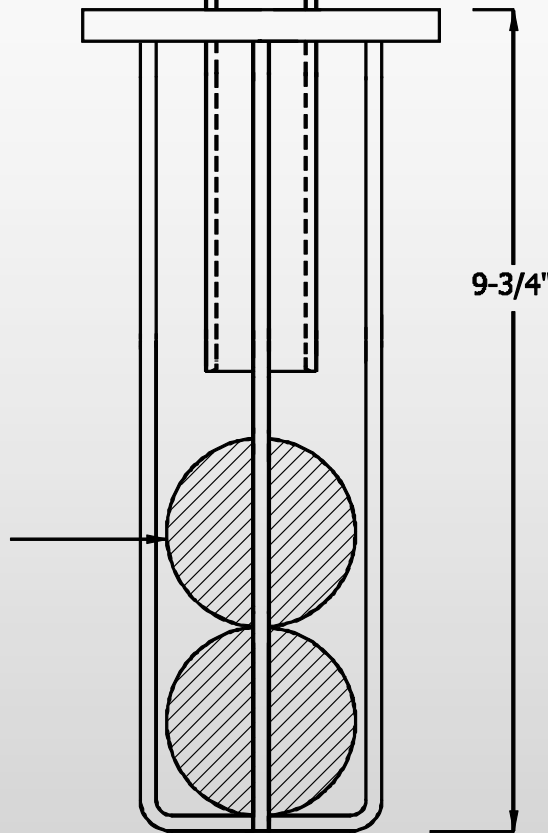

# Part No: LWTRPV3 PROVAC - 1" PRIMARY SHUT OFF

Ball Replacement  
(X2) 1BA200B - BALL

OR235 - O-RING

**WELD-IN (NECK)**  
**AVAILABLE IN**  
**STAINLESS STEEL OR ALUMINUM**