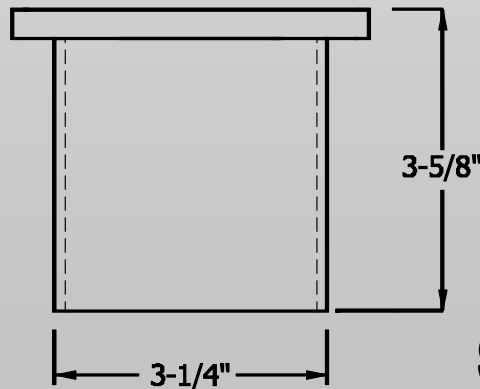

# Part No: LWTRPV3 PROVAC - 1" PRIMARY SHUT OFF

Ball Replacement  
(X2) 1BA200B - BALL

OR235 - O-RING

**WELD-IN (NECK)**  
**AVAILABLE IN**  
**STAINLESS STEEL OR ALUMINUM**