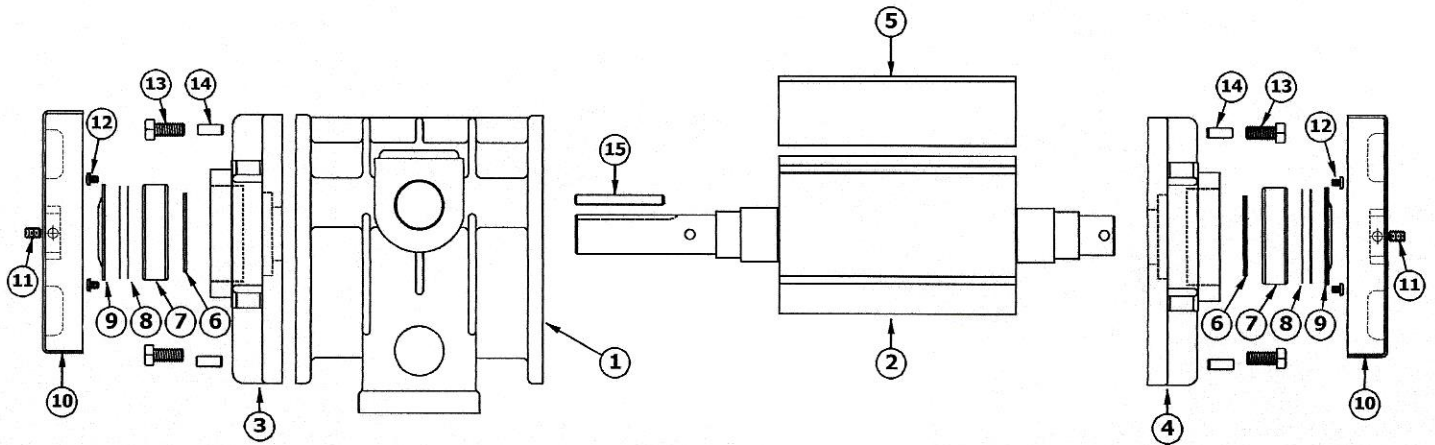

## Model 6 Dri-Air Pump

**DA06CW00 / DA06CCW00 / DA06DF00**

ITEM	QTY	PART NO.	DESCRIPTION
1	1	HS061490	MODEL 6 DRI-AIR HOUSING
2	1	RT06CW	MODEL 6 CLOCKWISE ROTOR
		RT06CC	MODEL 6 COUNTER-CLOCKWISE ROTOR
		RT06DF	MODEL 6 DOUBLE SHAFT ROTOR
3	1	PL06O-15B	MODEL 6 15B END PLATE (CW)
4	1	PL06O-16B	MODEL 6 16B END PLATE (CCW)
5	4	VN06CB90	MODEL 6 CARBON VANE
6	2	SL0612	MODEL 6 SHAFT SLINGER
7	2	BR066206A	MODEL 6 (6206) SEALED BEARING
8	1	BRS06	MODEL 6 BEARING SHIM (SET)
9	2	BRC06	MODEL 6 BEARING COVER
10	2	FN0612	MODEL 6/12 METAL FAN
11	2	FS25037	SET SCREW FOR METAL FAN
12	12	FS19025	MODEL 6 BEARING COVER SCREW
13	12	FS31075A	MODEL 6 HEX HEAD CAP SCREW
14	4	PIN3612	MODEL 6 DOWEL PIN
15	1	KEY06	MODEL 6 SHAFT KEY