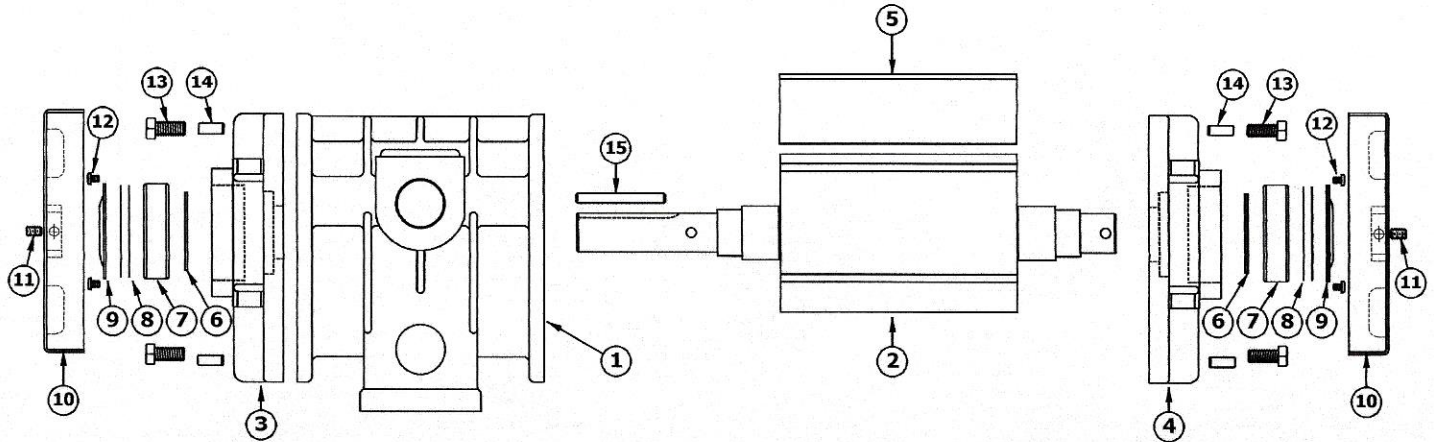

MADE IN THE USA

Model 6 Dri-Air Pump

DA06CW00 / DA06CCW00 / DA06DF00

ITEM	QTY	PART NO.	DESCRIPTION
1	1	HS061490	MODEL 6 DRI-AIR HOUSING
2	1	RT06CW	MODEL 6 CLOCKWISE ROTOR
		RT06CC	MODEL 6 COUNTER-CLOCKWISE ROTOR
		RT06DF	MODEL 6 DOUBLE SHAFT ROTOR
3	1	PL060-15B	MODEL 6 15B END PLATE (CW)
4	1	PL060-16B	MODEL 6 16B END PLATE (CCW)
5	4	VN06CB90	MODEL 6 CARBON VANE
6	2	SL0612	MODEL 6 SHAFT SLINGER
7	2	BR066206A	MODEL 6 (6206) SEALED BEARING
8	1	BRS06	MODEL 6 BEARING SHIM (SET)
9	2	BRC06	MODEL 6 BEARING COVER
10	2	FN0612	MODEL 6/12 METAL FAN
11	2	FS25037	SET SCREW FOR METAL FAN
12	12	FS19025	MODEL 6 BEARING COVER SCREW
13	12	FS31075A	MODEL 6 HEX HEAD CAP SCREW
14	4	PIN2612	MODEL 6 DOWEL PIN
15	1	KEY06	MODEL 6 SHAFT KEY